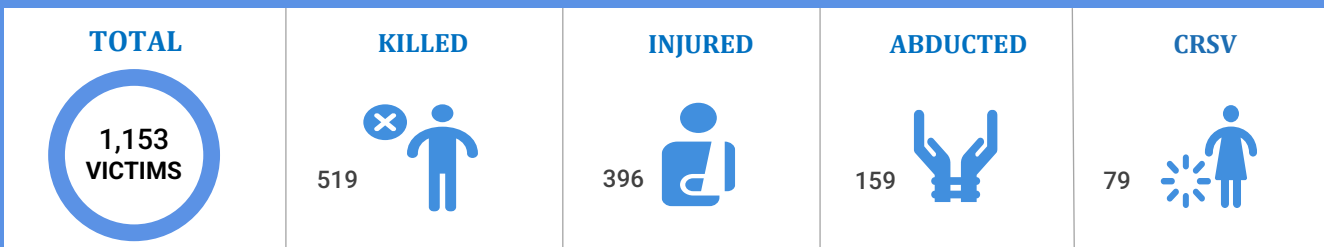

JULY TO SEPTEMBER 2025

HIGHLIGHTS

- ❖ Between July and September 2025, UNMISS Human Rights Division (HRD) documented 295 incidents of conflict-related violence affecting 1,153 civilians: 519 killed, 396 injured, 159 abducted, and 79 subjected to conflict-related sexual violence (CRSV).
- ❖ Compared to the previous quarter (April to June 2025), this represents a 12 percent decrease in the number of incidents (from 334 to 295 to) and a 24 percent decrease in the number of victims (from 1,518 to 1,153) documented. Notably, the number of civilians killed and injured decreased by 18 percent (from 635 to 519), and 41 percent (from 676 to 396) respectively, whereas the number of abductions and CRSV increased by 20 percent (from 133 to 159) and seven percent (from 74 to 79), respectively.
- ❖ Compared to the same quarter in 2024, this represents a 43 percent increase in the number of violent incidents (from 206 to 295), and a 46 percent increase in the number of victims (from 792 to 1,153).
- ❖ Seventy-two percent of the victims were attributed to community-based militias and/or civil-defense groups, while 21 percent were attributed to the parties to conflict and other armed groups. The remaining seven percent were attributed to unidentified and other opportunistic armed elements.

VIOLATIONS AND ABUSES OF INTERNATIONAL HUMAN RIGHTS AND HUMANITARIAN LAW

VICTIMS OF THE MAJOR FORMS OF VIOLENCE

KEY FIGURES