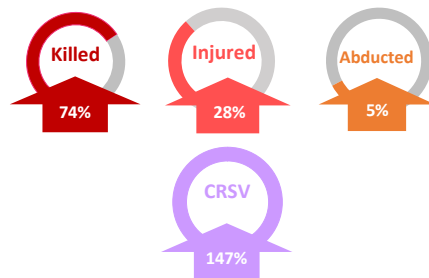

VICTIMS, JUL-SEP 24 COMPARED WITH JUL-SEP 25