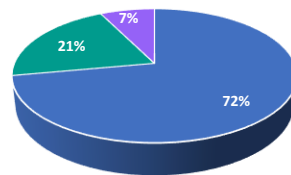

VICTIMS BY CATEGORY OF PERPETRATORS