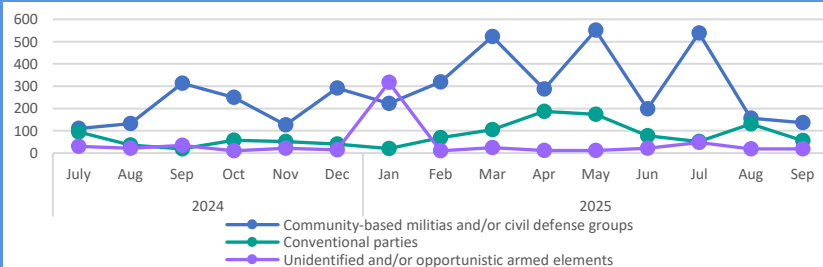

TRENDS IN THE NUMBER OF VICTIMS IN JULY 2024 TO SEPTEMBER 2025

PERPETRATORS