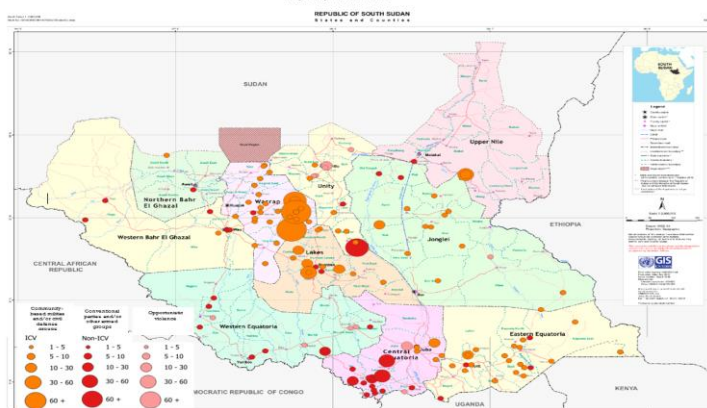

- Community-based militias and/or civil defense groups
- Conventional parties and other armed groups
- Unidentified and/or opportunistic armed elements