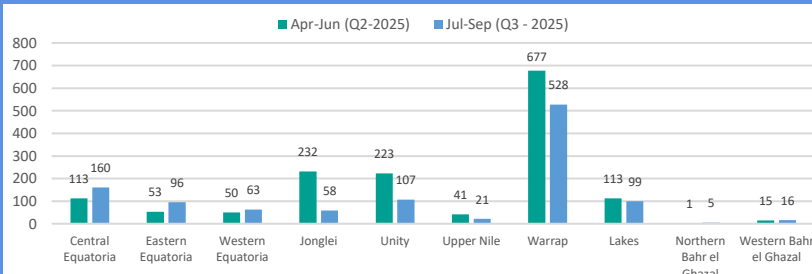

TRENDS IN THE NUMBER OF CIVILIANS AFFECTED BY STATES

TREND ANALYSIS